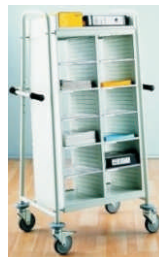

## Cargo E-Tricycle

*new*

**John Doe**

Office-Trolley BM-12

**Plain & simple**

Parcel -Trolley

**Up & Down!**

Pouch Holder & Heavy Duty Pouch